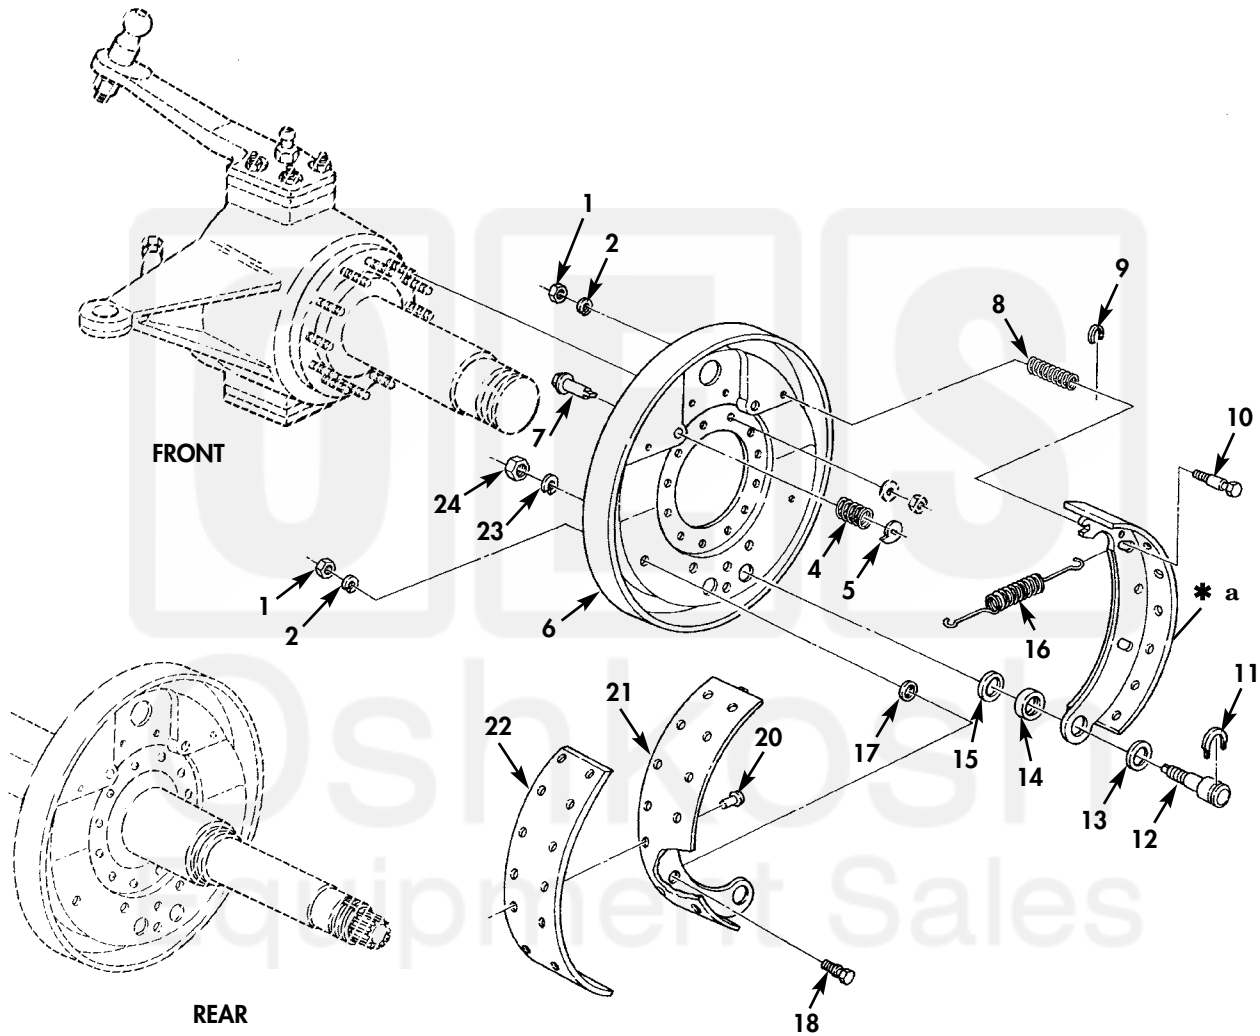

FIELD AND SUSTAINMENT MAINTENANCE
REPAIR PARTS AND SPECIAL TOOLS LIST

TRUCK, CARGO: 2-1/2-TON, 6X6, M44A2 SERIES TRUCKS (MULTIFUEL)

* a PART OF ITEM 19

Figure 78. Service Brake Assembly.

(1) ITEM NO	(2) SMR CODE	(3) NSN	(4) CAGEC	(5) PART NUMBER	(6) DESCRIPTION AND USABLE ON CODE (UOC)	(7) QTY
GROUP 1202 SERVICE BRAKES						
FIG. 78 SERVICE BRAKE ASSEMBLY						
1	PAOZZ	5310-00-880-7746	96906	MS51968-5	NUT,PLAIN,HEXAGON PART OF KIT P/N 8332057	2
2	PAOZZ	5310-00-407-9566	96906	MS35338-45	WASHER,LOCK PART OF KIT P/N 8332057	2
3	PFOZZ	2530-00-752-1766	78500	A3236L974	PLATE,BACKING,BRAKE FRONT AXLE ONLY	2
4	XAOZZ		78500	2858A27	.SPRING,HELICAL,COMP.....	2
5	XAOZZ		19207	5124974	.CAM,CONTROL.....	2
6	XAOZZ		19207	7699794	.PLATE,BACKING,BRAKE.....	1
7	XAOZZ		78500	A2847G137	.PIN ASSEMBLY,ADJUST.....	2
8	PAOZZ	5360-00-813-7813	19207	10896716	SPRING,HELICAL,COMP.....	2
9	PAOZZ	5310-00-529-6514	19207	8331244	WASHER,GUIDE PIN PART OF KIT P/N 8332057	2
10	KFOZZ		19207	8331242	PIN PART OF KIT P/N 8332057.....	2
11	PAOZZ	5325-01-418-8638	19207	10896682	RING,RETAINING.....	2
12	PAOZZ	5315-00-451-1047	19207	10896681	PIN,ECCENTRIC.....	2
13	PAOZZ	5310-00-252-2130	19207	10896709	WASHER,FLAT.....	2
14	PAOZZ	5330-00-168-5673	19207	10896683	RETAINER,PACKING.....	2
15	PAOZZ	5310-01-006-8845	19207	10896712	WASHER,SPECIAL.....	2
16	PAOZZ	5360-00-741-1017	19207	7411017	SPRING,HELICAL,EXTE.....	1
17	PAOZZ	5310-00-264-4086	19207	8331245	WASHER,RECESSED PART OF KIT P/N 8332057	2
18	PAOZZ	5306-00-437-8765	19207	8331243	BOLT,SHOULDER PART OF KIT P/N 8332057	2
19	PAOHH	2530-01-247-7966	19207	12301170	BRAKE SHOE USE TO SERVICE ONE AXLE SET.....	1
20	PAHZZ	5320-00-058-9883	96906	MS16536-172	.RIVET,TUBULAR PART OF KIT P/N 5704531.....	24
21	XAHZZ		19207	8757663	.SHOE ASSEMBLY.....	2
22	KFFZZ		19207	12301171	.LINING,FRICTION PART OF KIT P/N 5704531.....	2
23	PAOZZ	5310-00-584-7888	96906	MS35338-51	WASHER,LOCK.....	2
24	PAOZZ	5310-00-763-8901	96906	MS51968-23	NUT,PLAIN,HEXAGON.....	2

END OF FIGURE